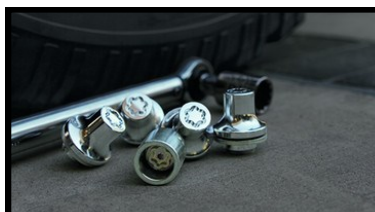

Add eye-catching style to your 4Runner with this shiny exhaust tip.

\$107.43

BALL MOUNT

Whether you're headed to the lake or the trails, Toyota towing accessories will help you bring your toys along.

\$57.00

ALLOY WHEEL LOCKS

Precisely machined, weight-balanced alloy wheel locks provide added protection for your wheels and tires.

\$65.95

CARGO NET - SPIDER

Bulky backpacks and sleeping bags have a tendency to migrate around the cargo area, so keep them secured with a spider-style cargo net.