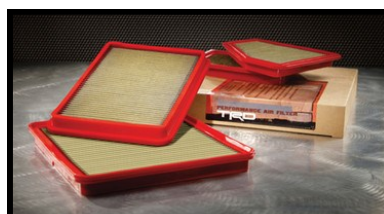

TRD PERFORMANCE AIR FILTER

This TRD air filter protects as it helps maintain the life of your engine while possibly even increasing its performance with enhanced airflow.

$59.75