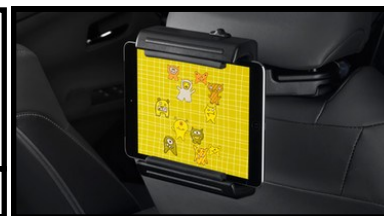

RUNNING BOARDS TRAIL

Hopping in and out of your 4Runner just got a bit easier thanks to these sturdy, stylish running boards.

\$566.14

CARPET CARGO MAT

Instead of letting your 4Runner's original carpet see wear, tear and stains, let this carpet cargo mat take the abuse instead.

\$99.00

EMERGENCY ASSISTANCE KIT

Don't let small issues stop you in your tracks.

\$59.00

UNIVERSAL TABLET HOLDER

It helps keep passengers entertained and is compatible with virtually all portable tablet multimedia devices with up to 10.1" inch portrait layout.