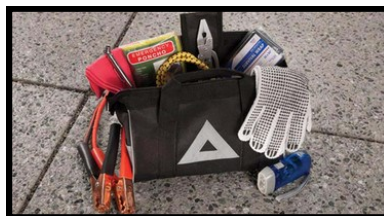

4Runner

Accessories

**Let's
Go
Places**

CARGO NET- ENVELOPE

It is a versatile, lightweight solution to securing everyday items.

$42.00

CARGO TOTE

This collapsible, soft-sided cargo tote secures a variety of items, and helps keep them upright and in place.

$48.00

RUNNING BOARDS TRAIL

Hopping in and out of your 4Runner just got a bit easier thanks to these sturdy, stylish running boards.

$566.14

CARPET CARGO MAT

Instead of letting your 4Runner's original carpet see wear, tear and stains, let this carpet cargo mat take the abuse instead.

$99.00

EMERGENCY ASSISTANCE KIT

Don't let small issues stop you in your tracks.

$59.00

UNIVERSAL TABLET HOLDER

It helps keep passengers entertained and is compatible with virtually all portable tablet multimedia devices with up to 10.1" inch portrait layout.

$79.00

FIRST AID KIT

Be prepared for life's little emergencies.

$29.00

ASHTRAY CUP

This convenient, self-contained ashtray cup fits snugly inside the cupholder.

$17.00

CARGO TRAY

The carpet will still be pristine thanks to this cargo tray, molded from a tough, flexible polymer blend that can be pulled out and hosed off.

$99.00

REMOTE ENGINE STARTER

Have your vehicle's interior ready, waiting and comfortable in any kind of weather.

$549.00

TRAILER BALL

Designed to partner with the 4Runner's ball mount, the trailer ball is made of cold-forged steel for superior strength.

$29.00

RUNNING BOARDS SR5

Hopping in and out of your 4Runner just got a bit easier thanks to these sturdy, stylish running boards.

$687.14

TRD PERFORMANCE AIR FILTER

This TRD air filter protects as it helps maintain the life of your engine while possibly even increasing its performance with enhanced airflow.

$59.75

TRD PRO SHIFT KNOB

Enhance your connection to your 4Runner every time you shift into gear.