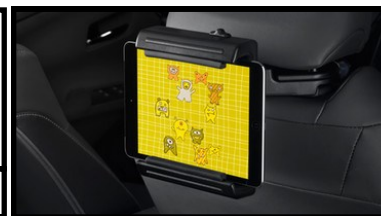

CARGO TRAY

The tough, flexible cargo tray allows you to carry a wide variety of items, and helps protect your trunk area carpeting.

\$99.00

CARPET TRUNK MAT

The ideal solution for helping keep the Avalon trunk area looking like new, the Carpet Trunk Mat helps prevent premature trunk area wear and tear.

\$94.00

EMERGENCY ASSISTANCE KIT

Don't let small issues stop you in your tracks.

\$59.00

UNIVERSAL TABLET HOLDER

It helps keep passengers entertained and is compatible with virtually all portable tablet multi-media devices with up to 10.1" inch portrait layout.