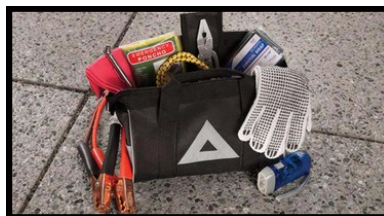

It is a versatile, lightweight solution to securing everyday items.

\$42.00

CARGO TOTE

This collapsible, soft-sided cargo tote secures a variety of items, and helps keep them upright and in place.

\$48.00

CARGO TRAY

The tough, flexible cargo tray allows you to carry a wide variety of items, and helps protect your trunk area carpeting.

\$99.00

CARPET TRUNK MAT

The ideal solution for helping keep the Avalon trunk area looking like new, the Carpet Trunk Mat helps prevent premature trunk area wear and tear.

\$94.00

EMERGENCY ASSISTANCE KIT

Don't let small issues stop you in your tracks.

\$59.00

UNIVERSAL TABLET HOLDER

It helps keep passengers entertained and is compatible with virtually all portable tablet multi-media devices with up to 10.1" inch portrait layout.