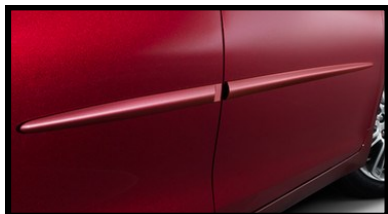

Camry Accessories

BODY SIDE MOLDINGS

Help protect against careless door swings, runaway shopping carts and

\$255.00

DOOR EDGE GUARDS

Help prevent door edge dings and chipped paint with this protective finishing touch.

\$141.00

MUD GUARDS

Help protect your paint finish from road debris and the damage it causes.

\$147.38

REAR BUMPER APPLIQUE

Made of high-grade, nearly invisible urethane film, the rear bumper appliqué helps protect the top surface from unsightly scrapes and scratches.

\$132.00

LOWER DOOR MOLDINGS

Set off your Camry's distinctive exterior styling with a set of gleaming chrome-finish lower door moldings.

\$285.00

ALLOY WHEEL LOCKS

Precisely machined, weight-balanced alloy wheel locks provide added protection for your wheels and tires.