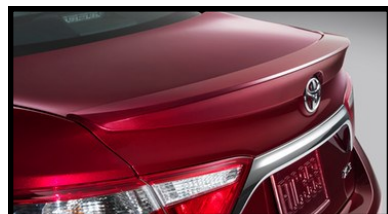

REAR SPOILER

Add even more excitement to your Camry with an aerodynamic rear spoiler.

$260.00