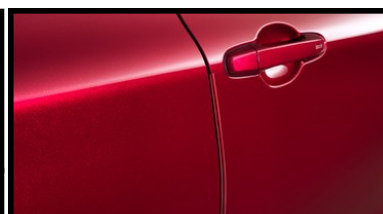

Camry Accessories

BODY SIDE MOLDINGS

Help protect against careless door swings, runaway shopping carts and

\$255.00

DOOR EDGE GUARDS

Help prevent door edge dings and chipped paint with this protective finishing touch.