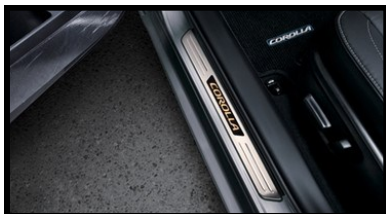

\$129.00

ILLUMINATED DOOR SILLS

Help protect from scuffs and scrapes. The black accent panel illuminates warm amber when the doors are opened.

\$363.76

TRD PERFORMANCE OIL FILTER

Delivers exceptional filtration, lower flow restriction plus enhanced engine protection and durability.