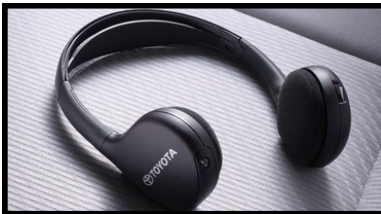

WIRELESS HEADPHONES

Additional wireless headphones let multiple passengers enjoy a personalized entertainment experience.

$40.00