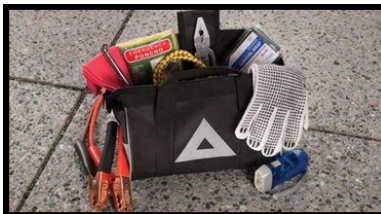

### CARGO TOTE

This collapsible, soft-sided cargo tote secures a variety of items, and helps keep them upright and in place.

\$48.00

### CARPET CARGO MAT

The ideal solution for helping keep the Highlander trunk area looking like new, the Carpet Trunk Mat helps prevent premature trunk area wear and tear.

\$94.00