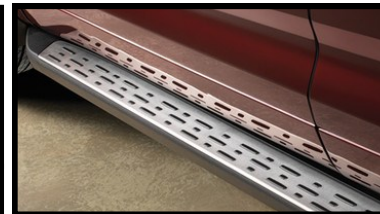

### RUNNING BOARDS

Provide easier access into the interior of your Highlander. Brushed stainless steel finish with a raised rubber-pattern that complements Highlander's styling.

\$677.14