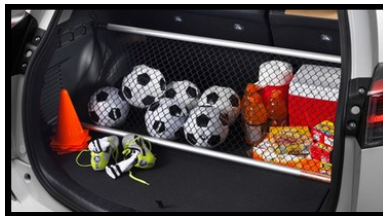

\$59.00

UNIVERSAL TABLET HOLDER

It helps keep passengers entertained and is compatible with virtually all portable tablet multimedia devices with up to 10.1" inch portrait layout.

\$79.00

FIRST AID KIT

Be prepared for life's little emergencies.

\$29.00

ASHTRAY CUP

This convenient, self-contained ashtray cup fits snugly inside the cupholder.

\$17.00

CARGO NET HAMMOCK

The cargo net hammock offers flexible storage capabilities for your RAV4 by holding an assortment of items and helping prevent them from rolling around in the cargo area.