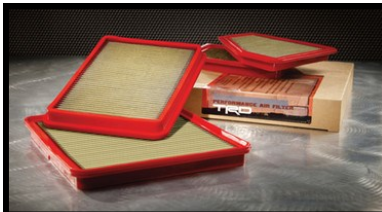

TRD PERFORMANCE AIR FILTER

This TRD air filter protects as it helps maintain the life of your engine while possibly even increasing its performance with enhanced airflow.

$22.50