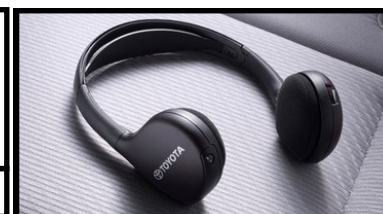

\$50.18

CARGO COVER

Hide your cargo area from view for added protection and peace of mind.

\$175.00

WIRELESS HEADPHONES

Additional wireless headphones let multiple passengers enjoy a personalized entertainment experience.