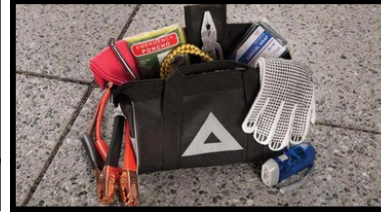

\$48.00

Sienna

Accessories

TOYOTA

Let's
Go
Places

CARGO NET

It is a versatile, lightweight solution to securing everyday items.

\$35.00

EMERGENCY ASSISTANCE KIT

Don't let small issues stop you in your tracks.

\$59.00

CARGO ORGANIZER

It features large and small solid-sided covered bins that accommodate cargo in a variety of shapes and sizes.