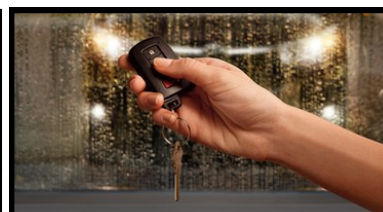

REMOTE ENGINE STARTER
Have your vehicle's interior ready, waiting and comfortable in any kind of weather.

$549.00