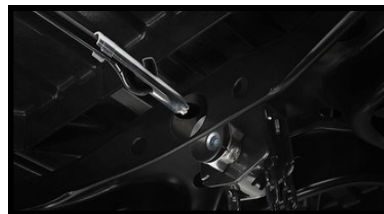

\$29.00

ASHTRAY CUP

This convenient, self-contained ashtray cup fits snugly inside the cupholder.

\$17.00

PREDATOR TUBE STEPS

Step up, step in. Tube steps ease entry into your Tacoma's cab while complementing its good looks.

\$766.14

TRD RADIATOR CAP

The TRD radiator cap releases pressure at higher cooling system levels and protects your engine. Also: it looks awesome.

\$74.99

SPARE TIRE LOCK

Add an extra layer of security for your spare tire with this precision machined spare tire lock.