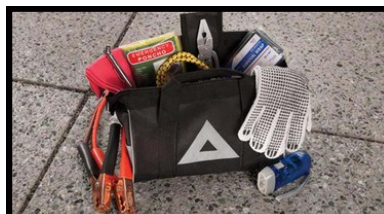

\$374.76

Tacoma Accessories

CARGO NET - EXTERIOR

Help ensure that smaller gear doesn't slide around and get damaged or lost with the envelope-style cargo net.

\$42.00

CARGO TOTE

This collapsible, soft-sided cargo tote secures a variety of items, and helps keep them upright and in place.

Add style and function with a set of running boards. They make it easier to step into the cab, and they complement the rugged good looks of the all-new Tacoma.

\$937.14

EMERGENCY ASSISTANCE KIT

Don't let small issues stop you in your tracks.