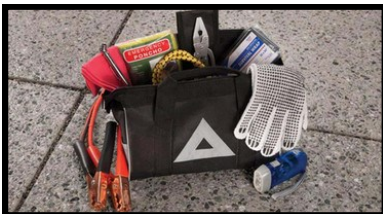

EMERGENCY ASSISTANCE KIT

Don't let small issues stop you in your tracks.

$59.00