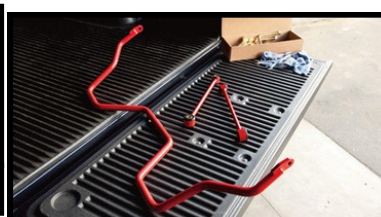

\$95.00

TRD REAR SWAY BAR

Enhanced control, less drama. Rear sway bars give your Tundra flatter cornering and less under steer during maneuvering, helping to deliver greater handling overall.

\$383.76

TRD PERFORMANCE AIR FILTER