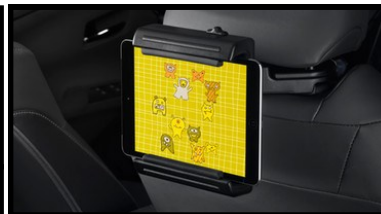

\$57.00

EMERGENCY ASSISTANCE KIT

Don't let small issues stop you in your tracks.

\$59.00

UNIVERSAL TABLET HOLDER

It helps keep passengers entertained and is compatible with virtually all portable tablet multimedia devices with up to 10.1" inch portrait layout.