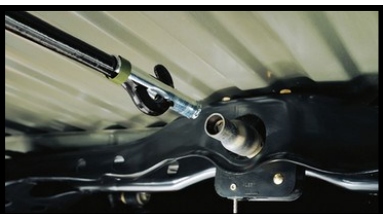

SPARE TIRE LOCK

Add an extra layer of security for your spare tire with this precision machined spare tire lock.

$83.43